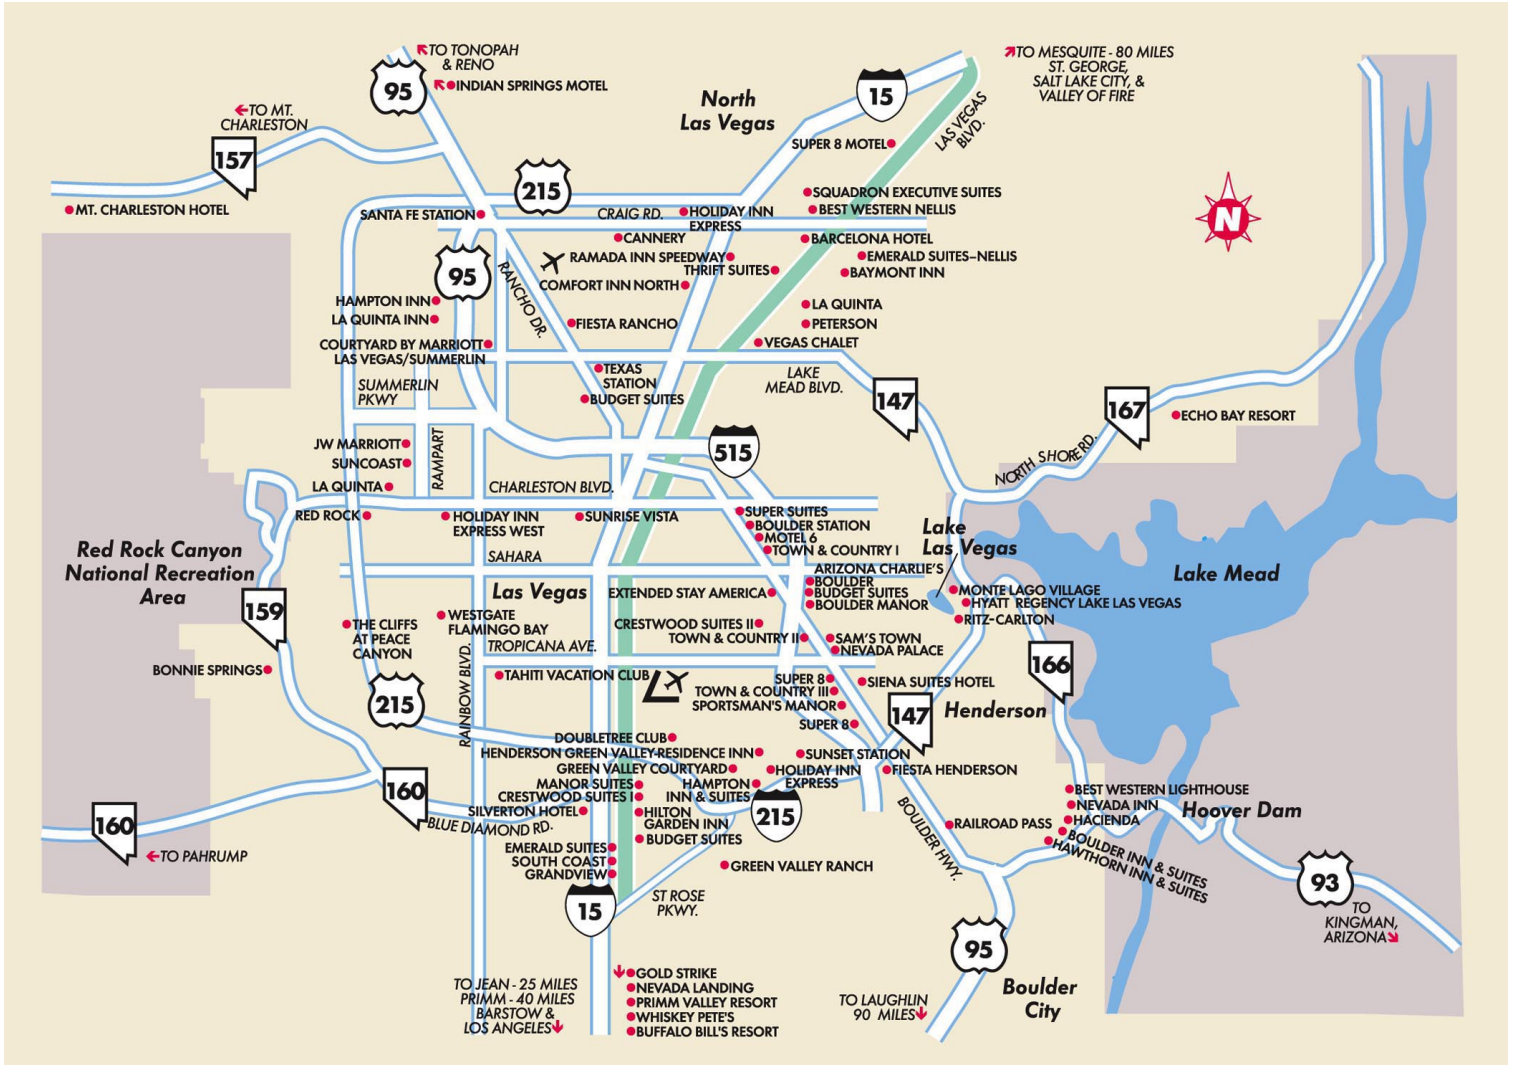

VACATION TOUR & CRUISE

LAS VEGAS SURROUNDING AREA MAP

Gina Rice - Vegas Certified Travel Professional

Vacation Tour & Cruise
 5208 E. Fowler Ave. Suite 1A
 Tampa, FL 33617

(813) 988-6211

gina@vacationtc.com

<http://vacationtc.com/vegas.html>

BY THE LAS VEGAS CONVENTION AND VISITORS AUTHORITY