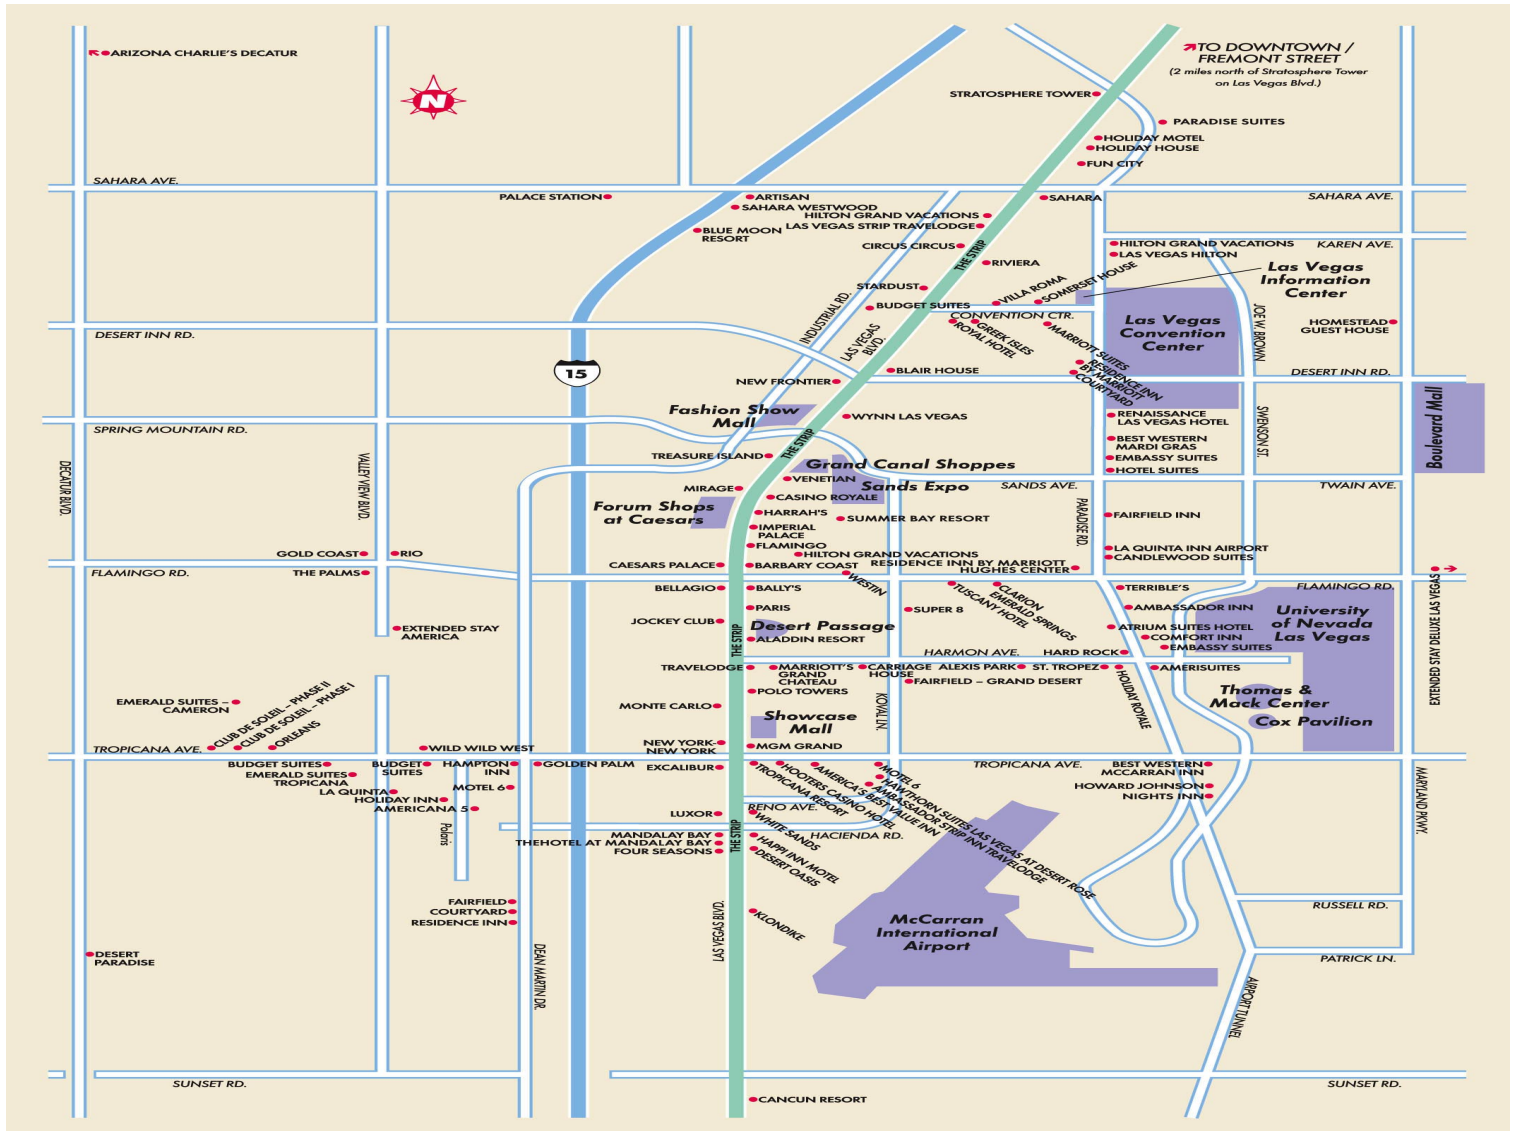

# VACATION TOUR & CRUISE

## LAS VEGAS STRIP MAP

Gina Rice - Vegas Certified Travel Professional

**Vacation Tour & Cruise**

5208 E. Fowler Ave. Suite 1A

Tampa, FL 33617

(813) 988-6211

gina@vacationtc.com

<http://vacationtc.com/vegas.html>